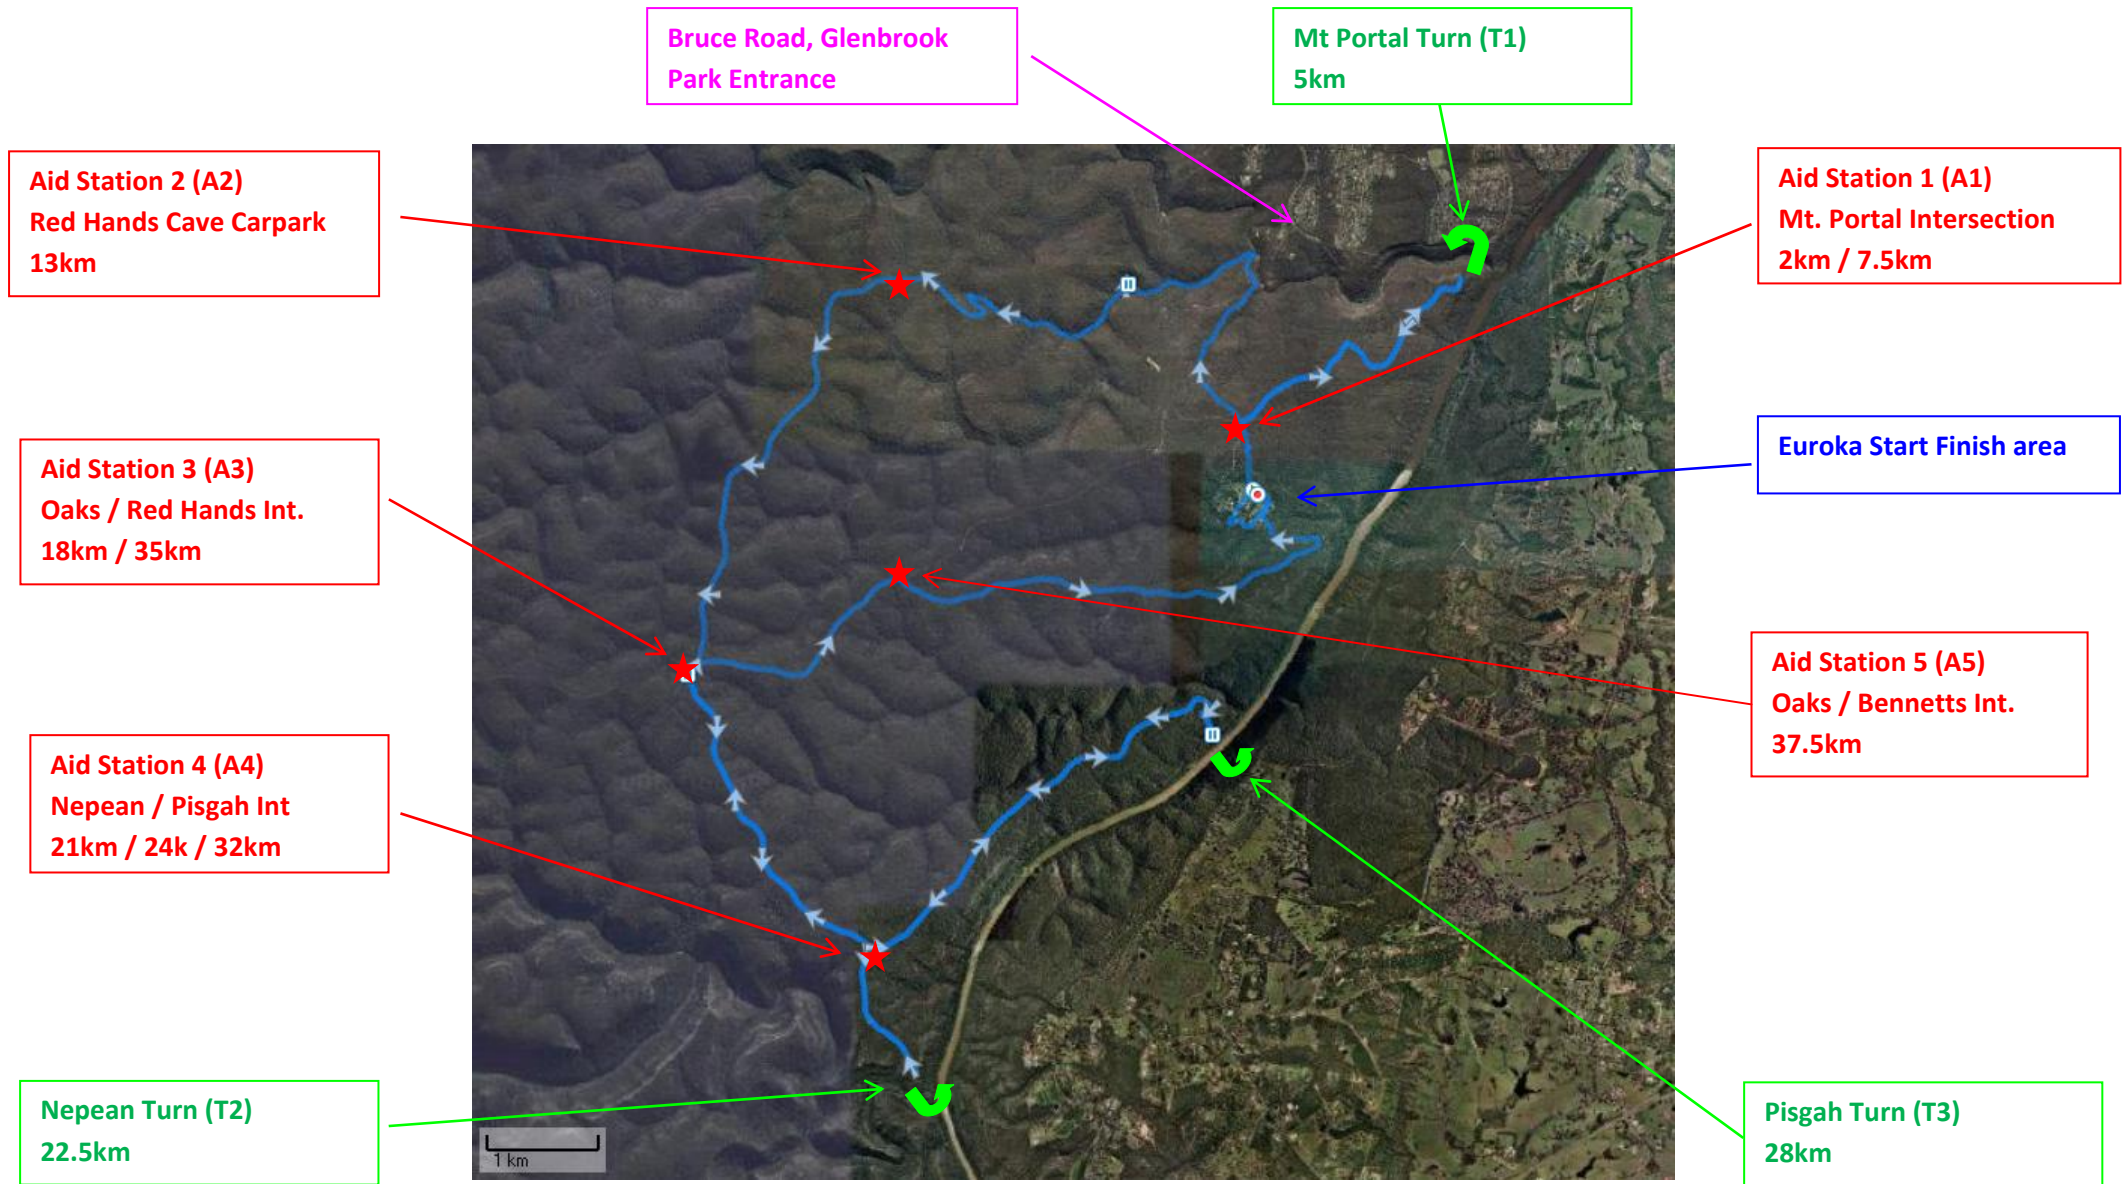

## GLENBROOK MARATHON COURSE – KM NOTES ARE FOR FULL COURSE

25km aid stations – 2km, 7.5km, 13km, 18km, 20.5km,

34km aid stations - 2km, 7.5km, 13km, 18km, 21km, 24km, 27km, 29.5km,

42km aid stations - 2km, 7.5km, 13km, 18km, 21km, 24km, 32km, 35km, 37.5km